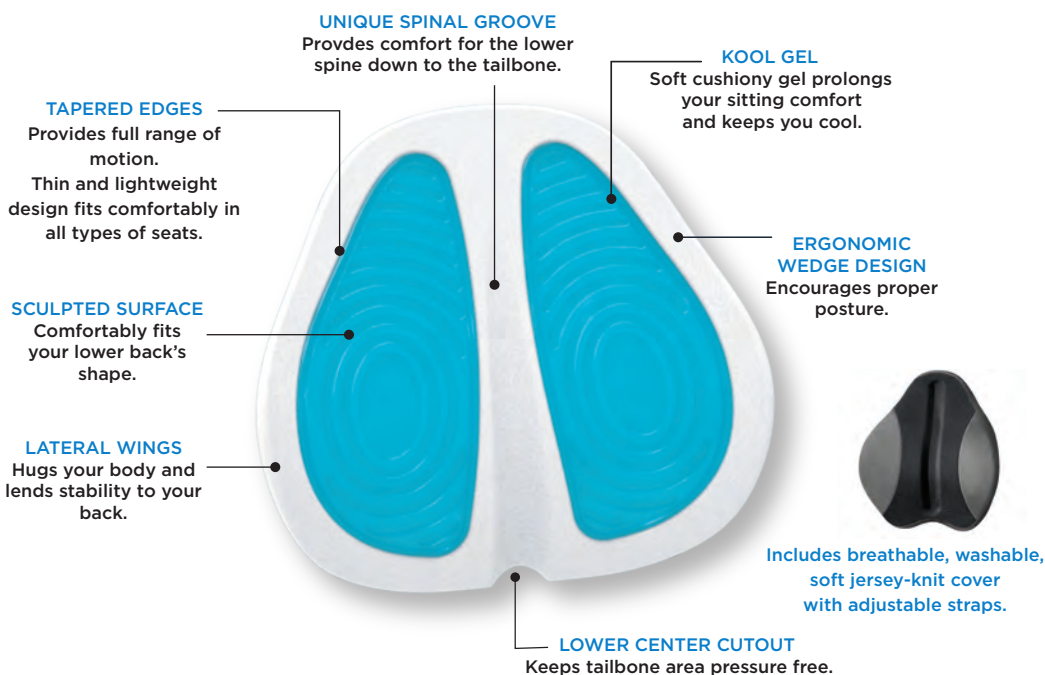

Lumbar Cushion KOOLGEL

INTRODUCING! Contour's Revolutionary Lumbar Cushion with KoolGel

This amazing new seat cushion offers lumbar support for longer sitting comfort, proper alignment, and relief from stiffness and low back pain.

The Lumbar Cushion with KoolGel takes it to the next level with soft therapeutic cooling gel.

- New KoolGel Provides Soft Cooling Therapeutic Support & Reduces Stress for Prolonged Sitting Comfort
- Ergonomic Design Aligns Your Body & Improves Posture
- Generous Coccyx Cutout Relieves Tailbone Pressure
- Contoured for Comfort

Ideal for car, office chair, wheelchairs
- or anywhere you want to sit comfortably.

Eye Catching Package Design Merchandises Beautifully!

Your customers are going to love this new addition. Be sure to stock up on the Lumbar Cushion with KoolGel.