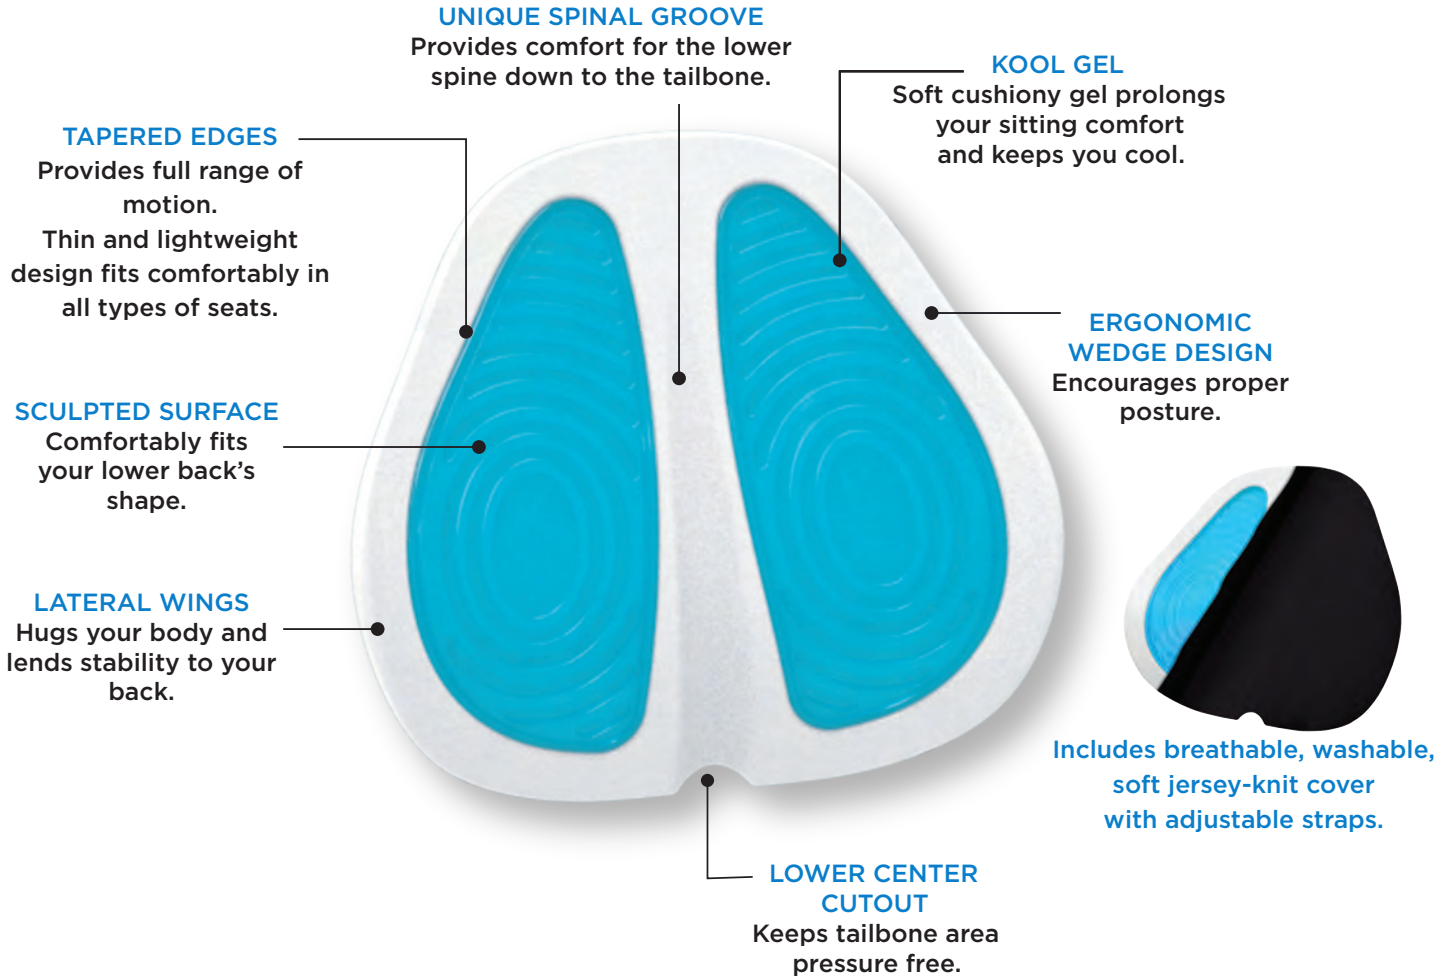

Lumbar Cushion

KOOLGEL

Product	Item #	UPC	Prod Dims (in) L x W x H	Pckg Dims (in) L x W x H	Wt. (lbs.)	Case Pack	Master Ctn (in) L x W x H	Carton Wt. (lbs)	Cartons/ Pallet
Lumbar KoolGel Cushion	30-036R	737709006964	15 x 3.1 x 14	15.5 x 14.5 x 2.5	2.4	4	16.25 x 15.25 x 14	8.8	50

CONTOUR
We Support You for Life

DME/HME Division
855-240-3301
sales@contourhealth.com

www.contourproducts.com

Retail Division
800-692-6686
sales@contourhealth.com

Invented and designed in the United States. Made in China.
Contour is a registered Trademark used by Contour Products, Inc., under license from Banyan Licensing, L.L.C. © 2023. All rights reserved.