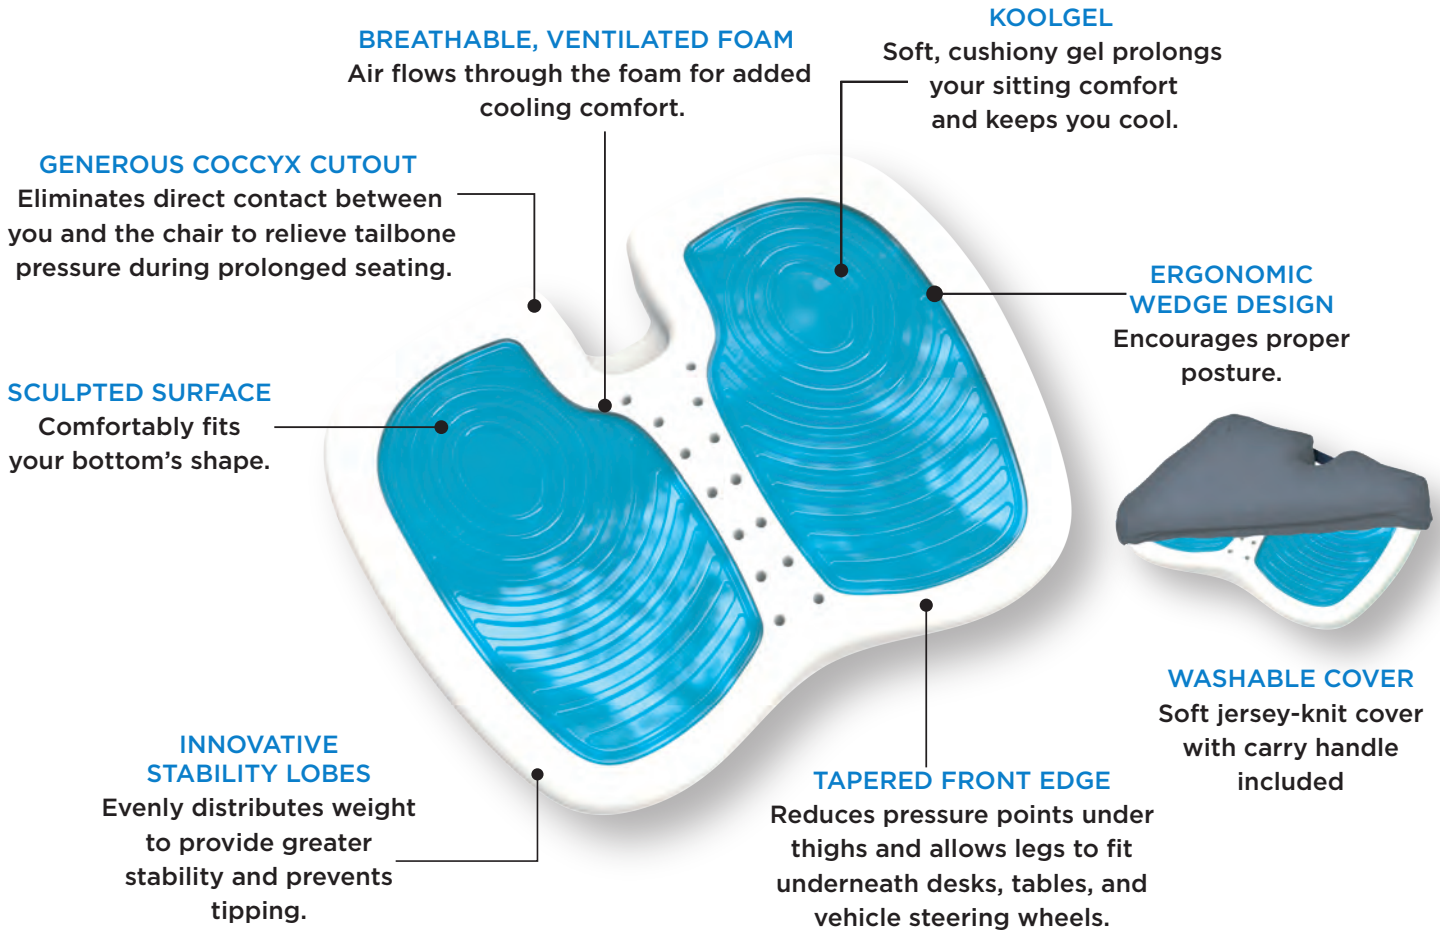

KABOOTI® KOOLGEL

Product	Item #	UPC	Prod Dims (in) L x W x H	Pckg Dims (in) L x W x H	Wt. (lbs.)	Case Pack	Master Ctn (in) L x W x H	Carton Wt. (lbs)	Cartons/ Pallet
Kabooti® KoolGel Cushion	30-762R	737709006957	17.4 x 14 x 2.6	17.5 x 3 x 114.5	2.2	4	17.8 x 10.2 x 15	9.5	50

DME/HME Division
855-240-3301
sales@contourhealth.com

www.contourproducts.com

Retail Division
800-692-6686
sales@contourhealth.com

Invented and designed in the United States. Made in China.
Contour is a registered Trademark used by Contour Products, Inc., under license from Banyan Licensing, L.L.C. © 2023. All rights reserved.