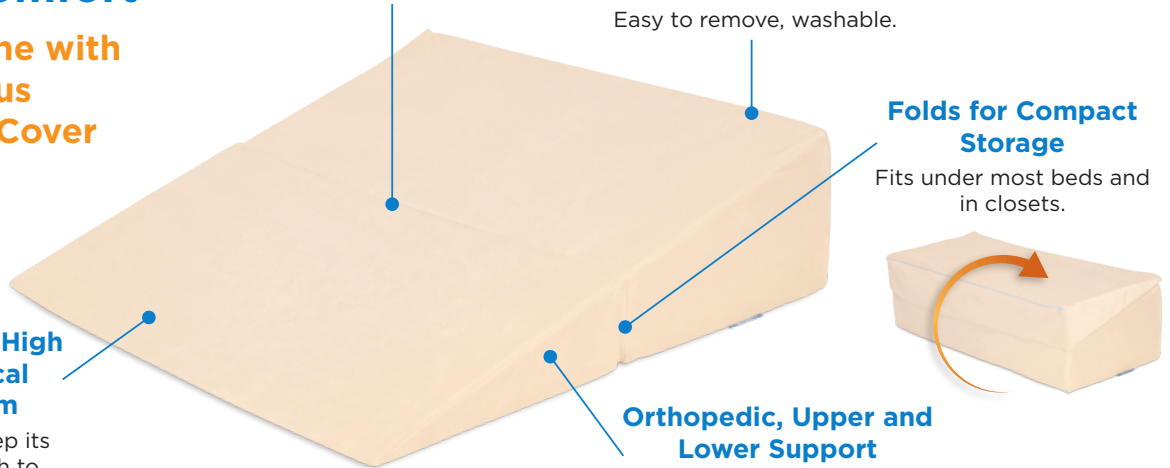

# FOLDING WEDGE

**Rejuvenate & Relax in Elevated Comfort**

**Gradual Incline with Luxurious Super-Soft Cover**

**Gradual Incline**

Doctor recommended angle relieves digestive, respiratory, orthopedic issues and more.

**Luxurious, Super-Soft Cover**

Easy to remove, washable.

**Folds for Compact Storage**

Fits under most beds and in closets.

**Hypoallergenic, High Density Medical Support Foam**

Firm enough to keep its shape, soft enough to ensure your comfort.

**Available in 4 Convenient Sizes**

**Orthopedic, Upper and Lower Support**

Keep your back in perfect spinal alignment.

**Folds for Compact Storage**  
Fits Under Most Beds & In Closets

Opens to Full-size Wedge When Needed